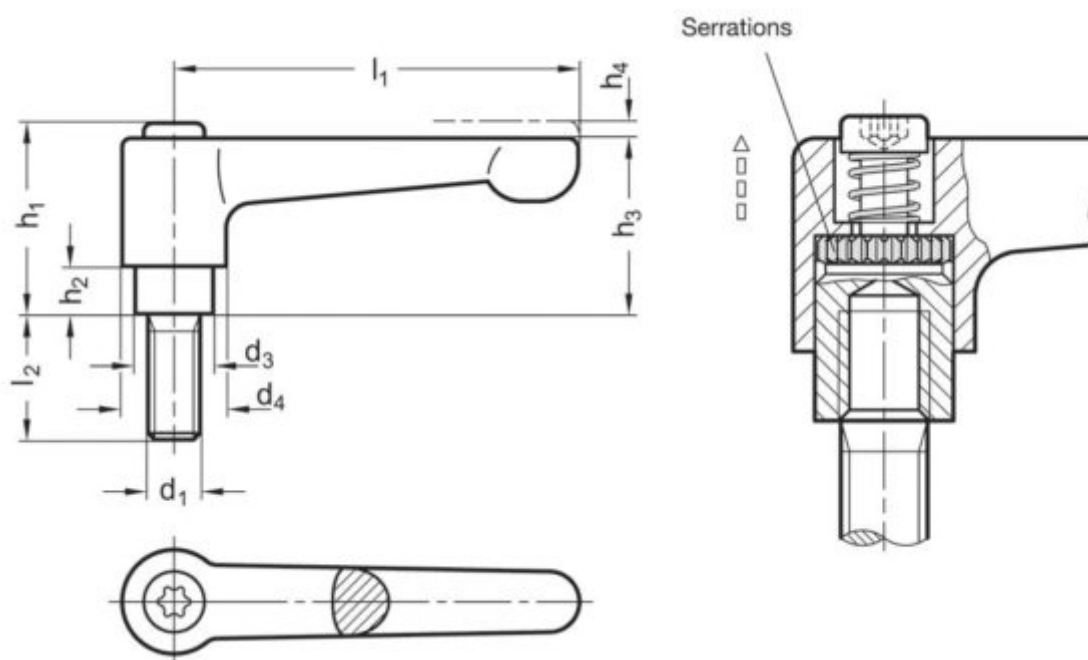

Article number: 20302222310SR

Description: Adjustable hand lever, male thread
GN 302.2-22-M3-10-SR

Measures

D1 = 3

L2 = 10

D3 = 8

W = 14

D4 = 10.5

H1 = 18.5

H2 = 2

H3 = 16.5

H4 = 3

L1 = 22